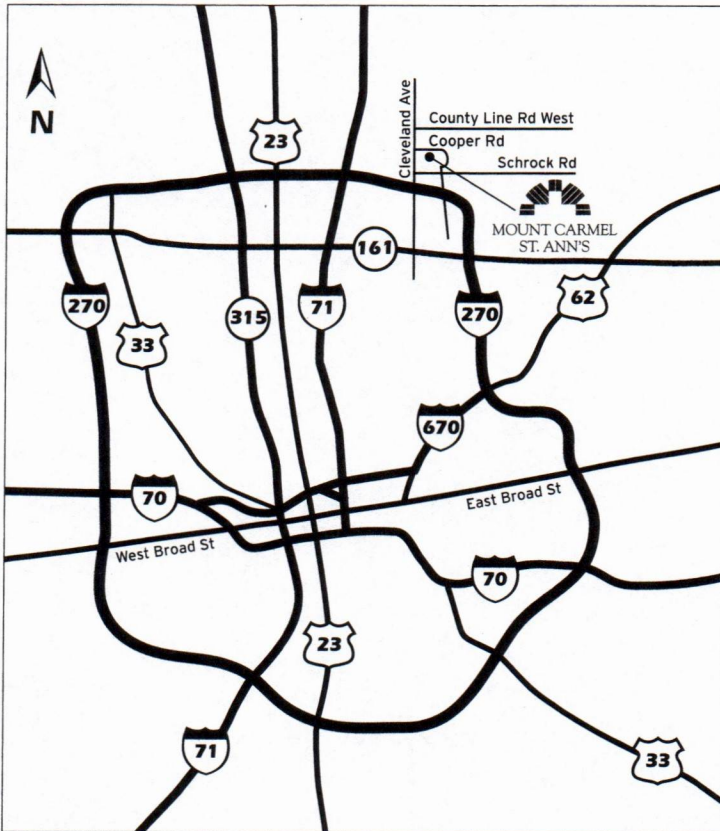

Directions to Mount Carmel St. Ann's

500 South Cleveland Avenue

Mount Carmel St. Ann's is located northeast of downtown Columbus in Westerville, Ohio.

Parking

On your day of surgery, please use the free valet service provided at the main entrance. For your pre-admission testing, free valet parking is available in front of 495 Cooper Road from 8 a.m. - 7 p.m., Monday through Friday.